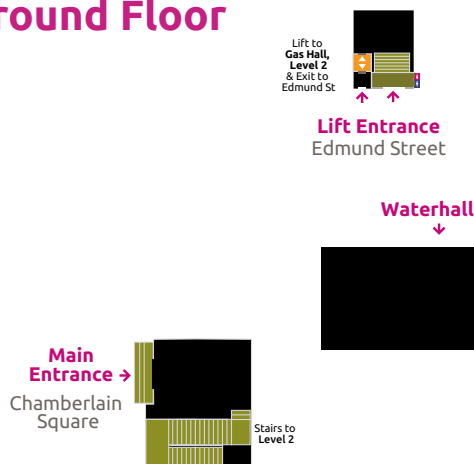

BIRMINGHAM MUSEUM & ART GALLERY

Level 2

Level 2

- 1 Shop
- 2 Industrial Gallery
Made in Birmingham
- 3 Contemporary Voices Gallery
- 4 Tearoom
- 5 Round Room
One Fresh Take
- 8 Bridge Gallery
- 9 Pixel Studio
- 10 Welcome to Birmingham
- 12&13 Wild City
Family gallery with drinks, buggy parking and soft play

Level 1

Level 1

- 31 Gas Hall

Ground Floor

- Entrances and Waterhall

Ground Floor

Key

- Lift
- Stairs
- Female Toilets
- Male Toilets
- Accessible Toilet
- Baby Changing
- Information
- Lockers