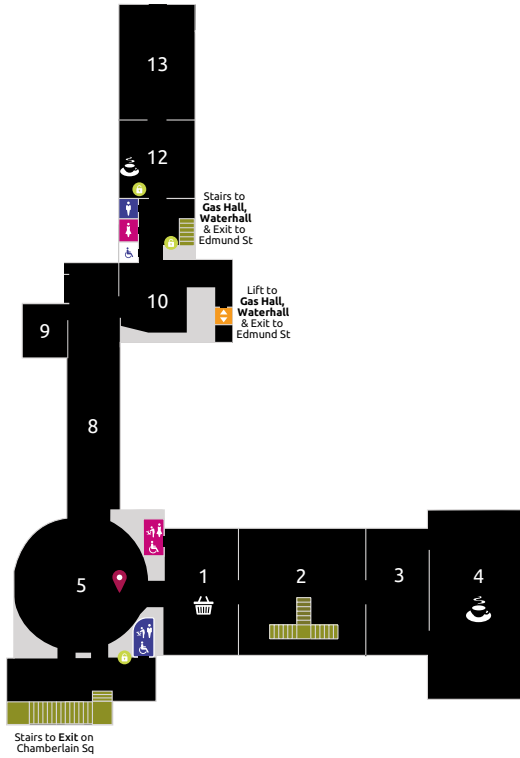

BIRMINGHAM MUSEUM & ART GALLERY

Level 2

Level 2

- 1 Shop
- 2 Industrial Gallery
Made in Birmingham
- 3 Contemporary Voices Gallery
- 4 Tearoom
- 5 Round Room
One Fresh Take
- 8 Bridge Gallery
- 9 Pixel Studio
- 10 Welcome to Birmingham
- 12&13 Wild City
Family gallery with drinks, buggy parking and soft play

Level 1

Level 1

- 31 Gas Hall

Ground Floor

- Entrances and Waterhall

Ground Floor

Key

- Lift
- Stairs
- Female Toilets
- Male Toilets
- Accessible Toilet
- Baby Changing
- Information
- Lockers